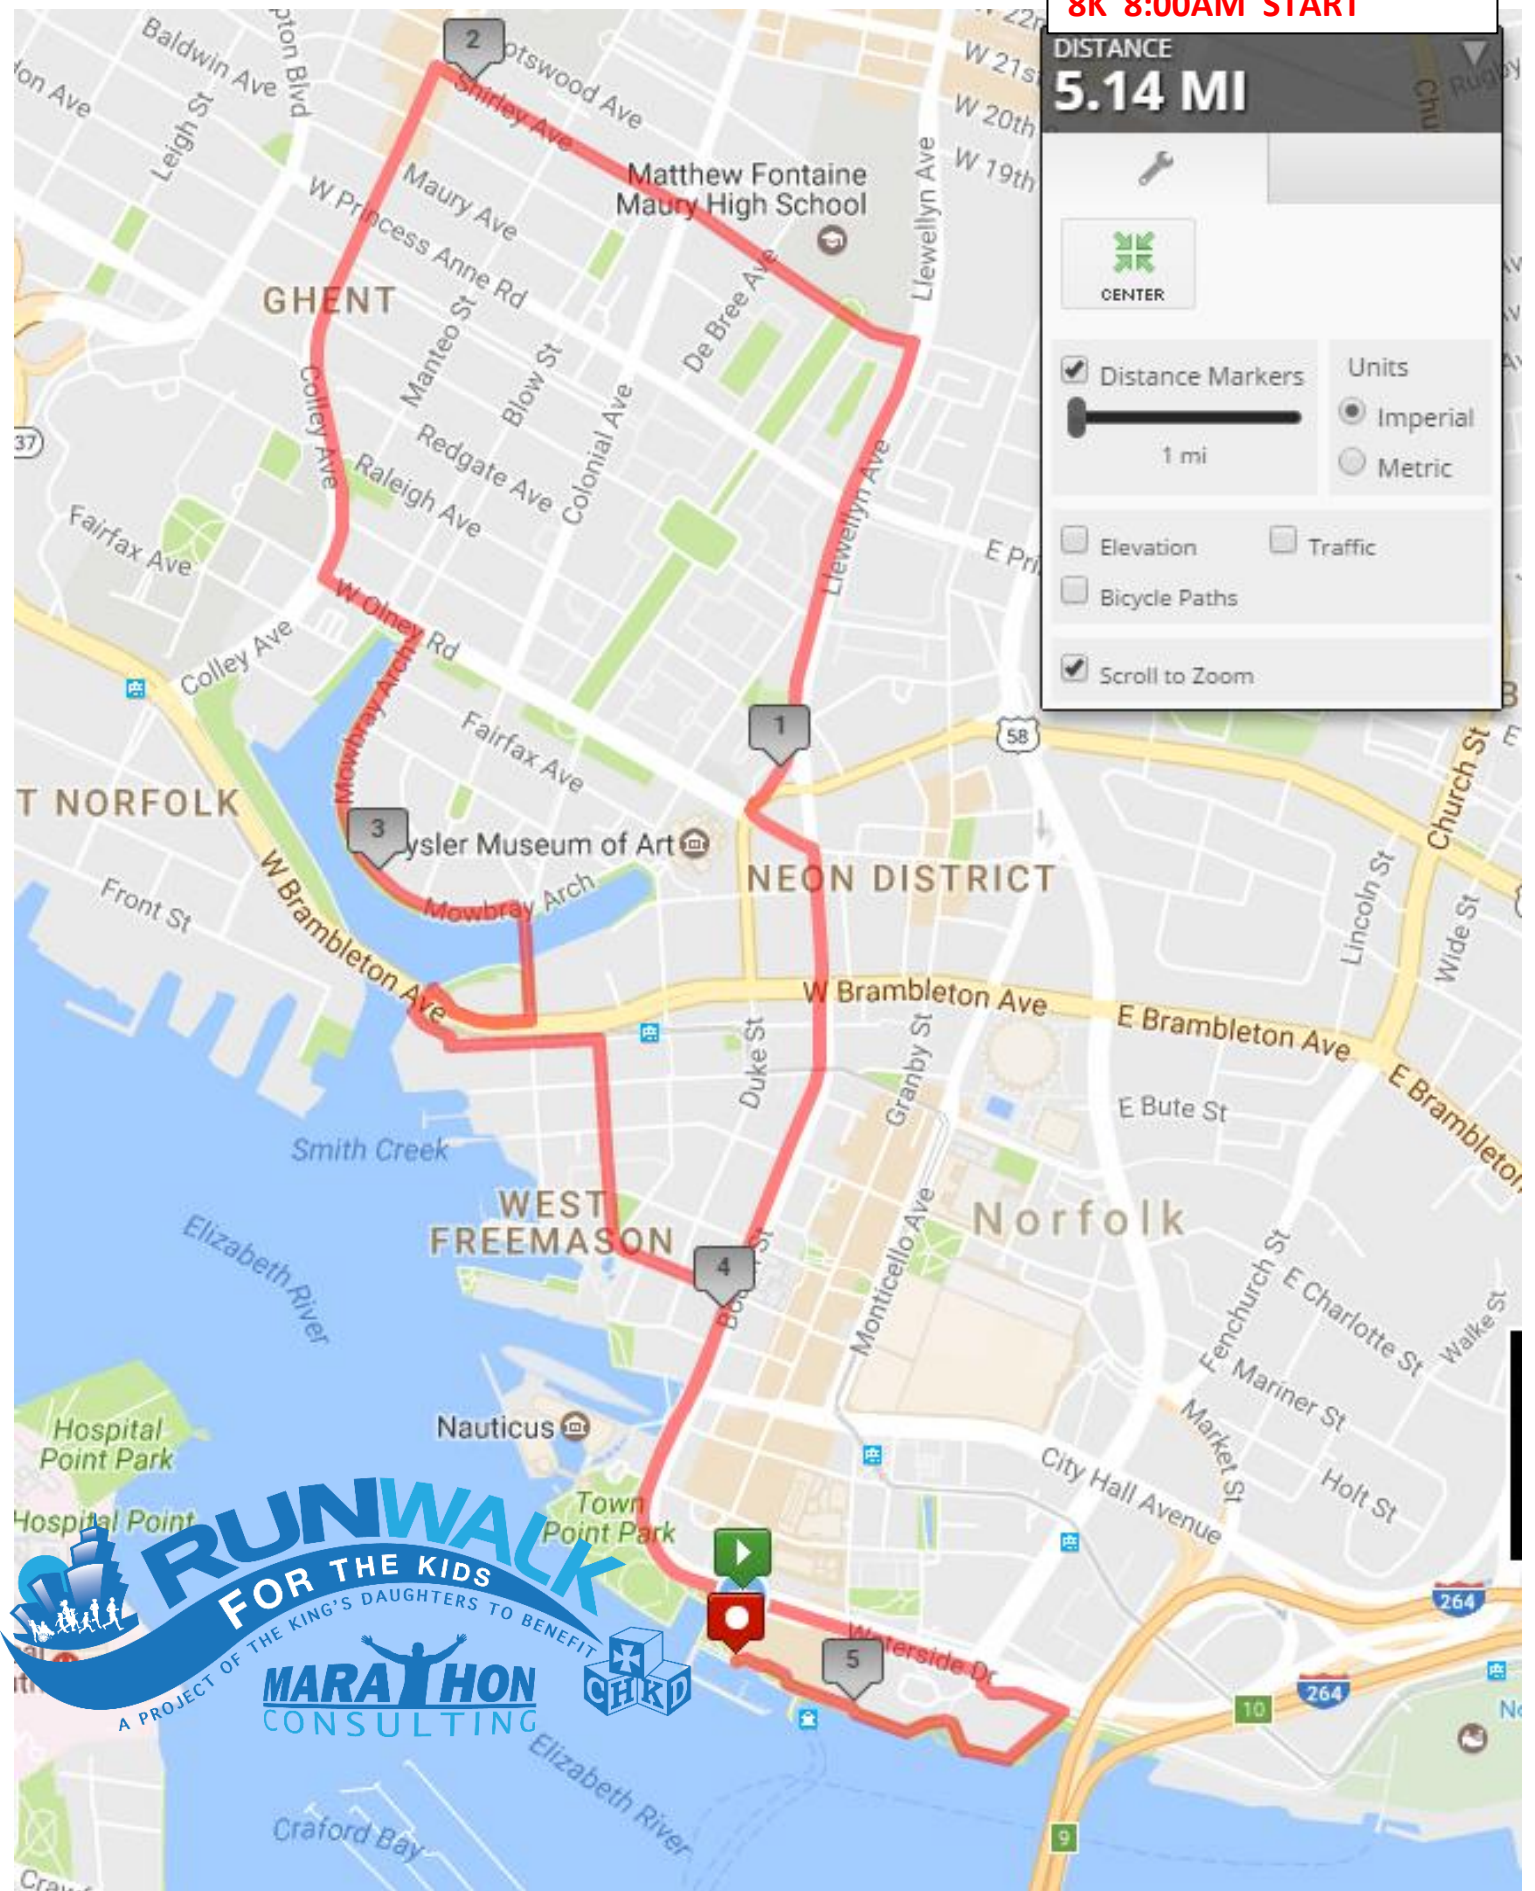

8K 8:00AM START

DISTANCE
5.14 MI

Distance Markers Units
 Imperial
1 mi Metric

Elevation Traffic
 Bicycle Paths

Scroll to Zoom

RUNWALK
FOR THE KIDS
A PROJECT OF THE KING'S DAUGHTERS TO BENEFIT

MARATHON
CONSULTING